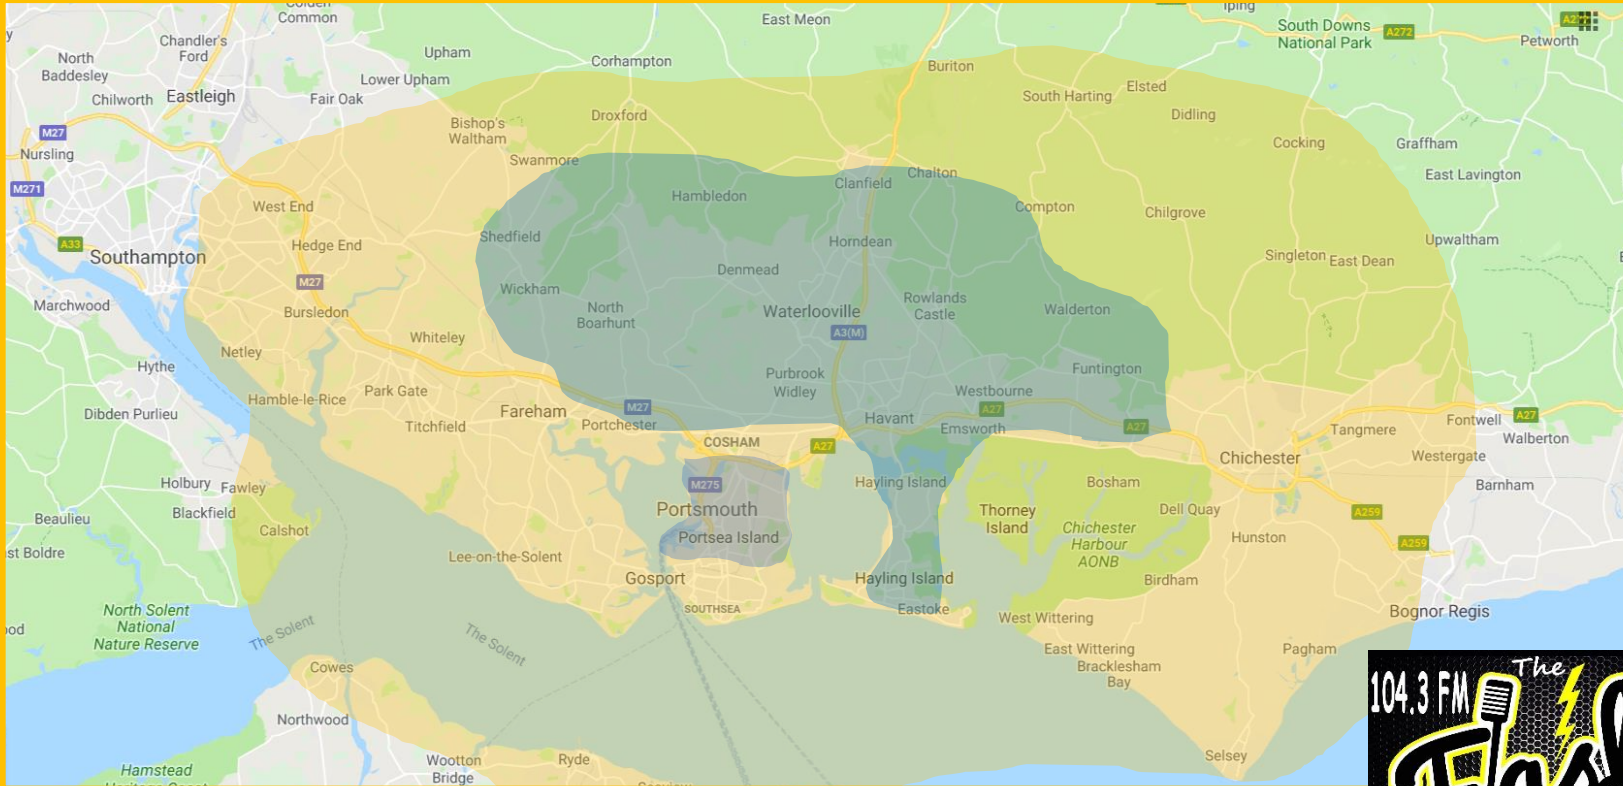

The Flash FM and DAB Radio Coverage

Population and Potential Listeners in the following Area's:

Havant 45,000	Hayling Island 16,000	Waterlooville 42,000
Denmead 6,000	Greater Portsmouth 230,000	Gosport 82,000